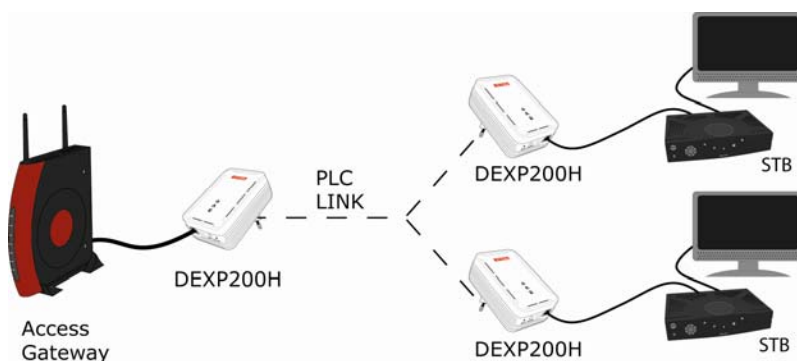

Pirelli's DEX Extenders work as high performance, cost-effective external dongles, able to link the Home Gateway to the Set Top Boxes placed in the desired positions in the house, avoiding un-esthetical new cabling, wiring works, and technical on-site support.

- **Video Streaming**
- **HomePlug AV**
- **Multicast and Unicast HDTV IPTV**
- **Link performance monitoring**

The Pirelli DEX P200H extenders successfully address these issues thanks to specific performance enhancements introduced on top of the standards-based HomePlugAV protocol.

The DEX Extender families can seamlessly integrate within Pirelli's technology bundle for quadruple play services, which comprises:

- Pirelli's Multiplay Access Gateways, serving as multi-service routers with advanced MIMO WLAN capabilities specifically enhanced for VoIP and video-streaming applications over WiFi.
- Pirelli's H.264 HDTV SetTop Boxes
- Pirelli's Remote Management Platform (PMP), which includes ACS capabilities for TR-069 compliant IPTV Set Top Boxes and Home Gateways.

Discus™ DEX P200H

MAIN FEATURES

Performance	Full Rate Transmission up to 200 Mbps on the power line
LAN Interface	N° 1 10/100Base-T Ethernet ports (RJ-45 plug), compliant IEEE 802.3, IEEE 802.3u, with auto MDIX
PLC Interface	HomePlug AV Specification compliant
QoS	TDMA and CSMA/CA Multiple Priority Level
Security	128-bit AES Encryption
Configuration & Management	Remote control through Access Gateway Performance Monitoring
LEDs	Power Homeplug Ethernet
Power	INPUT: 220-240V 50Hz
Environmental Specifications	Temperature: • Operating: 0 to 40 °C • Non Operating: -25 to 70 °C Relative Humidity: • Operating: 30% to 90% non-condensing • Non Operating: 30% to 95% non-condensing
Agency Approvals and Certifications	CE mark RoHS HomePlug AV
Physical Specifications	Dimensions: 222 x 133 x 93 mm Weight: 0.76 Kg
Standard Package Contents	N°2 DEX P200H Extender N°2 Ethernet cable N°1 Quick Guide (Hard Copy)